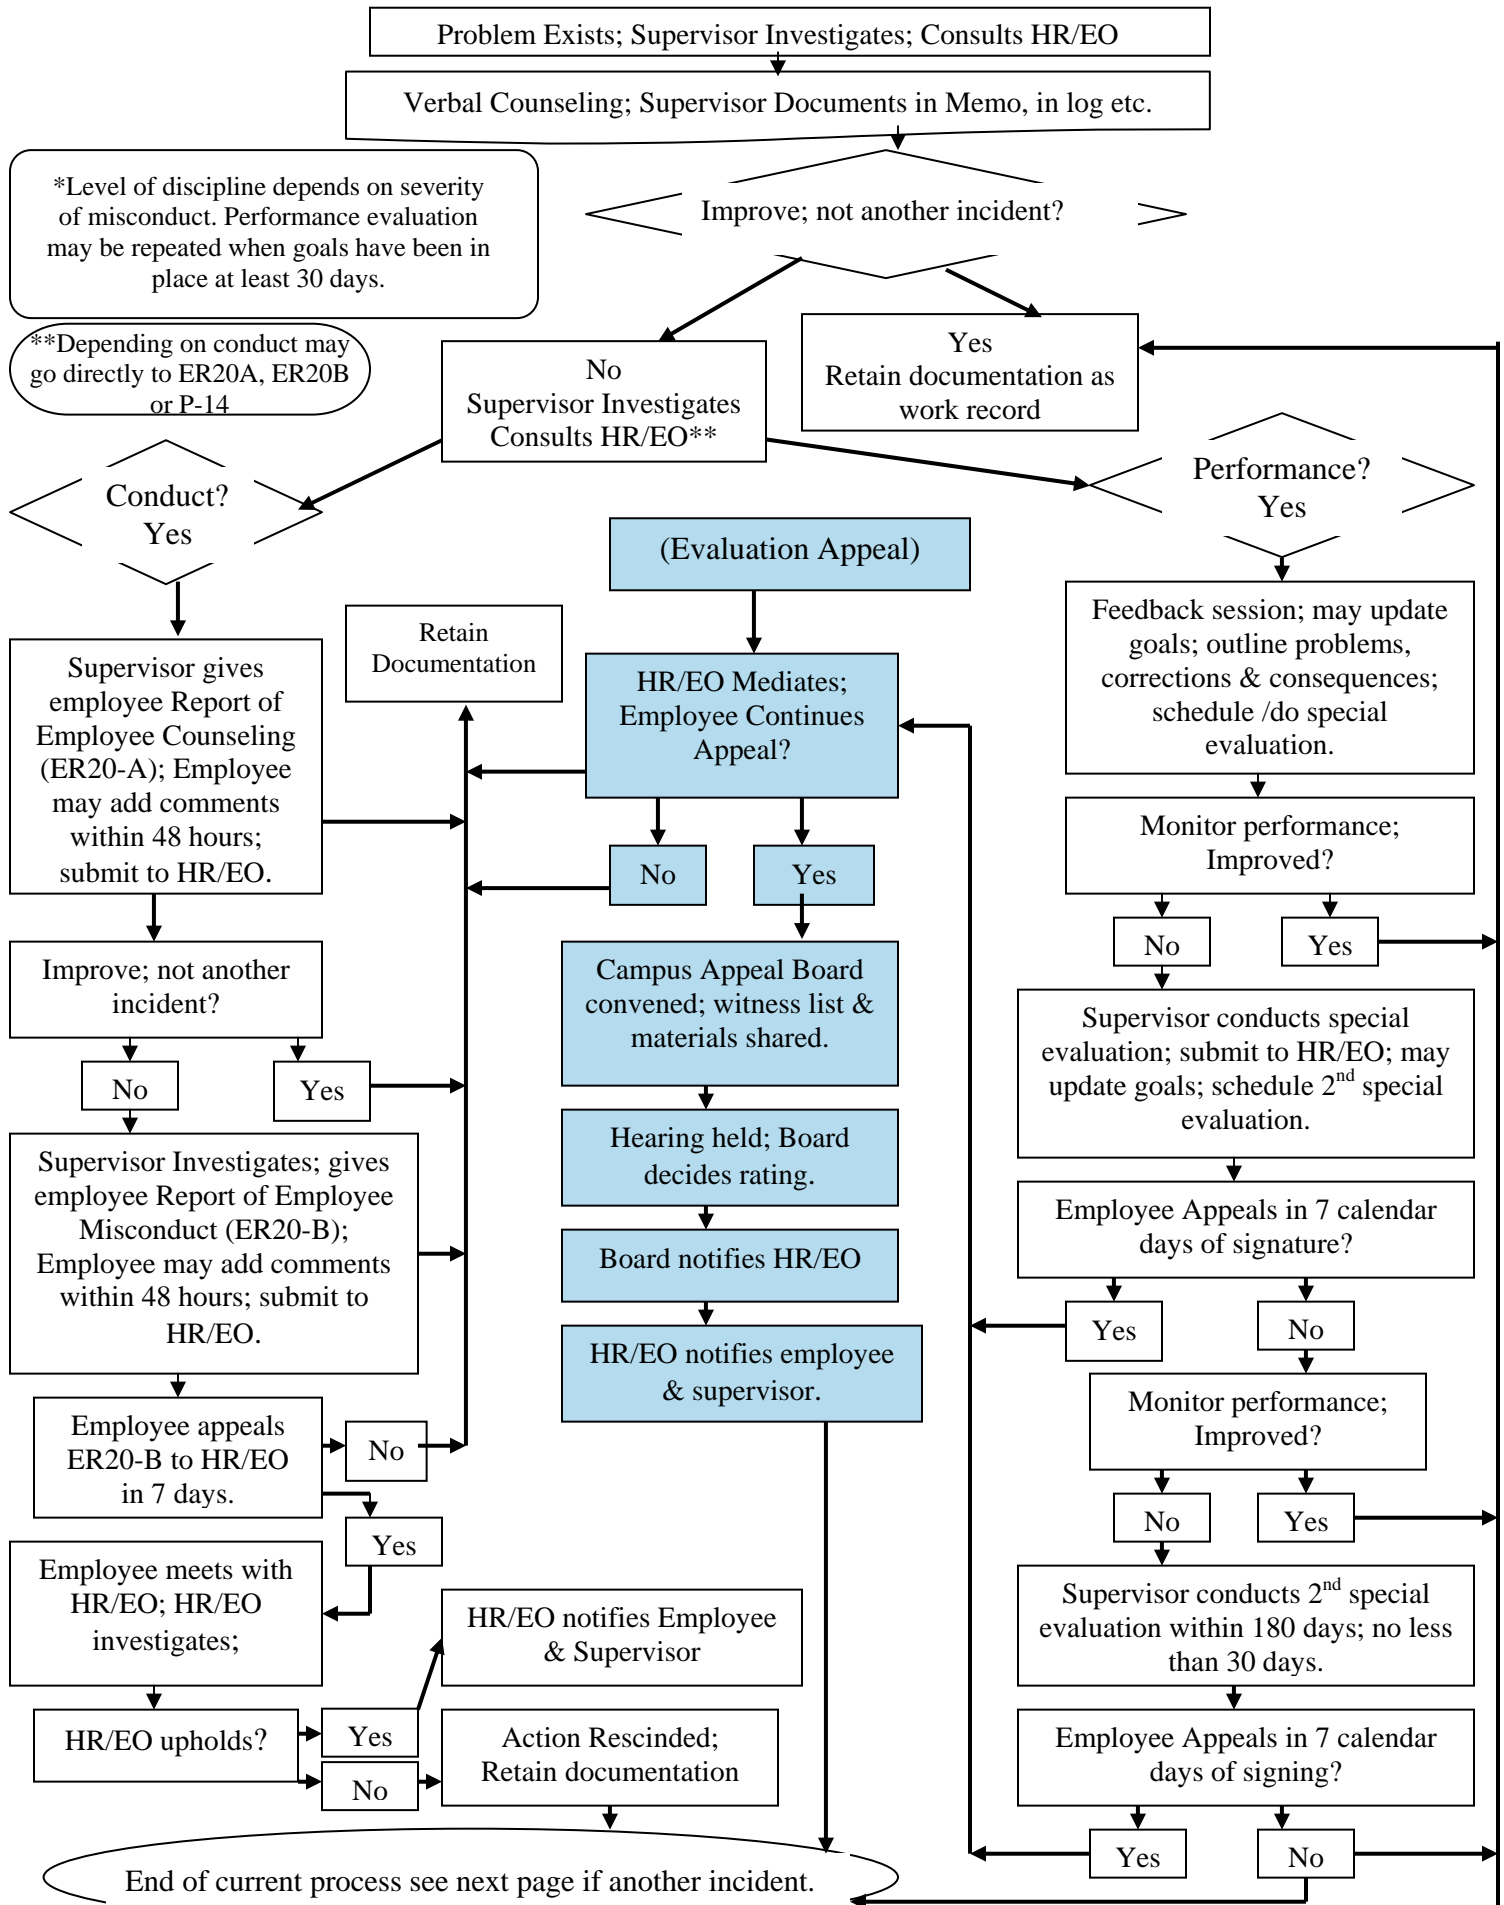

**KU Department of Human Resources & Equal Opportunity
Flowchart for Disciplinary & Appeals Process for Permanent University Support Staff***

HR/EO
05/05
rev 08/05

**KU Department of Human Resources and Equal Opportunity
Flowchart for Disciplinary & Appeals Process for Permanent University Support Staff* (pg 2)**